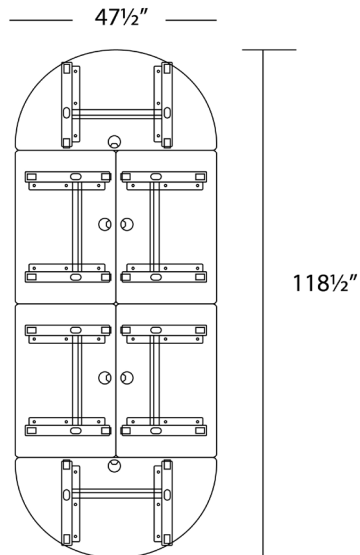

## Layout # 5

TU-97R-6024 X 4      Rectangle Top

TU-97H-4824 X 2      Half Round Top

TU-97L-7220-ME X 4      Training Table Base for 72" Tops

TU-99L-2420-ME X 2      Base for 36" and 48" Tops

Please refer to [www.heartwooddl.com](http://www.heartwooddl.com) for current finish options available for this series.