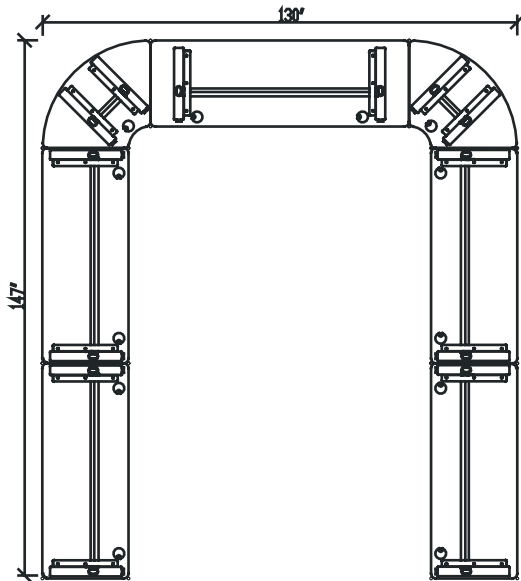

Tucana series

Available Colours:

Henna Cherry
(HC)

Figured Mahogany
(FM)
(Shown Below)

Grey
(GR)

Metallic Base
(ME)

Layout # 2

TU-97Q-3030 X 2 Quarter Round Top

TU-97R-6024 X 4 Rectangle Top

TU-97R-7224 Rectangle Top

TU-97L-1520-ME X 2 Base for 30" Quarter Round Top

TU-97L-7220-ME X 5 Training Table Base for 72" Tops

Please refer to www.heartwooddl.com for current finish options available for this series.