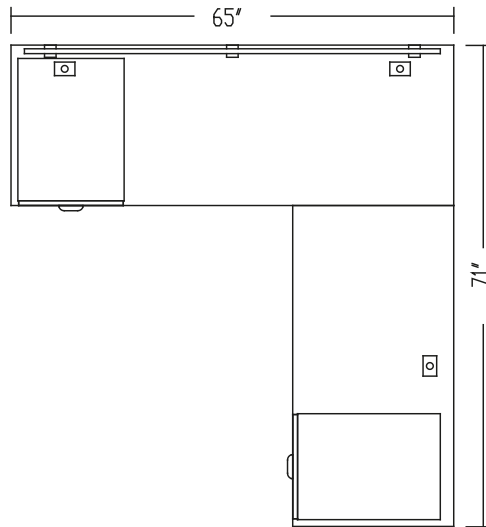

Winter Wood
WW

Layout #8A

INV-2466SH

Credenza Shell

INV-2448RSBR

Non-Handed Return Shell

INV-FPUF

Freestanding Pedestal - No Top

INV-FPFF

Freestanding Pedestal - No Top

OUT-TM1-1566TB

Tackboard Privacy Panel
w/ Top Mount Brackets

NOTE: Non handed. Can be configured left or right.

Please refer to www.heartwooddl.com for current finish options available for this series.