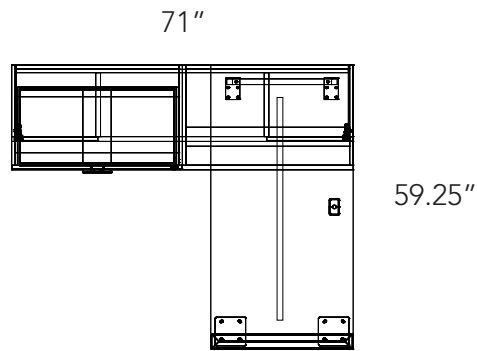

Pure White
PW

Bar - Aluminum Silver - AL

Silver- SL

Winter Wood
WW

Bar - Aluminum Silver - AL

Silver- SL

Layout #9

LEV-TR3060-LOOP	Tiered Desk with 2" Offset Legs
LEV-2236WDLFX-21	Credenza Height Wide Drawer over Lateral File - No Top
LEV-2236COX-21	Credenza Height Open Cabinet - No Top
LEV-2272TOP	Common Top to join 2 no top 36" unit
LEV-1772OSHD2	Overhead Storage with 2 doors