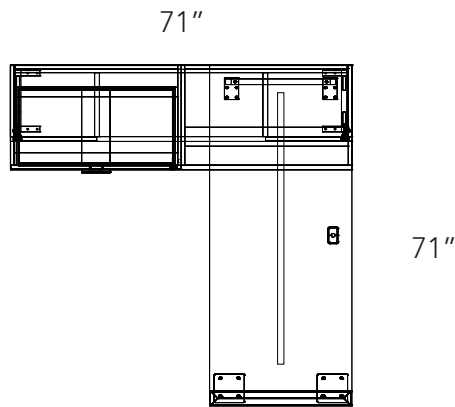

Pure White
PW

Bar - Aluminum Silver - AL

Silver- SL

Winter Wood
WW

Bar - Aluminum Silver - AL

Silver- SL

Layout #8

LEV-TR3072-LOOP	Tiered Desk with Loop Legs
LEV-2236WDLFX-21	Credenza Height Wide Drawer over Lateral file - No Top
LEV-2236COX-21	Credenza Height Open Cabinet - No Top
LEV-2272TOP	Common Top to join 2 no top 36" unit
LEV-TR4372MHHD2	Tiered Hutch with 2 hinge doors