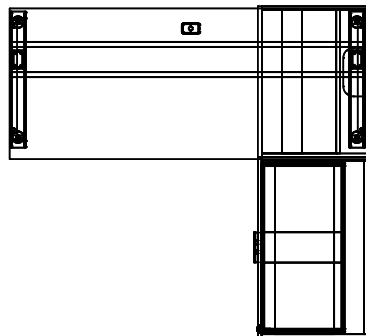

Pure White
PW

Bar - Aluminum Silver - AL

Silver- SL

Winter Wood
WW

Bar - Aluminum Silver - AL

Silver- SL

71"

65"

Layout #3

CAL-LEV3072TBL-2L 30" Deep Top & Calypso Height Adjustable Base

LEV-R2230COX-21 Recessed Back, Credenza Height Open Cabinet - No Top

LEV-2236WDLFX-21 Credenza Height, Wide Drawer over Lateral File - No Top