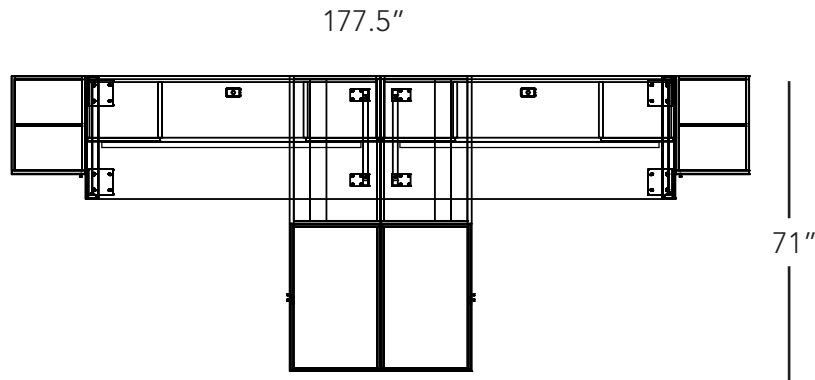

## Layout #24

LEV-TR3072-LOOP	X2	Tiered Desk with Loop Legs
LEV-2236CX-21	X2	Credenza Height Cabinet - No Top
LEV-2236COX-21	X2	Credenza Height Open Cabinet - No Top
LEV-2272TOP	X2	Common Top to join 2 No Top 36" Units
LEV-2236CUSH	X2	22" X 36" Cushion
LEV-1772OSHD2	X2	Overhead Storage with 2 doors
LEV-6518WC	X2	Wardrobe/Storage Cabinet