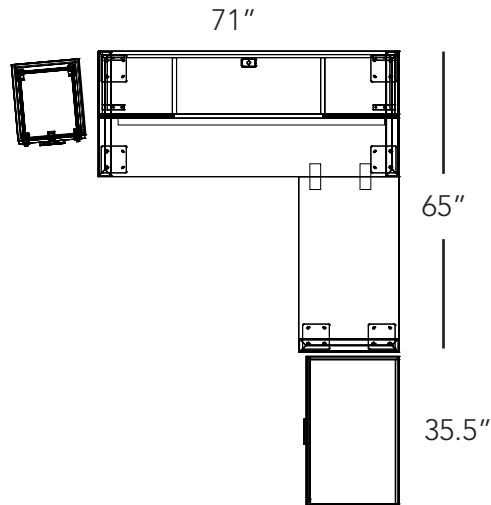

Pure White
PW

Bar - Aluminum Silver - AL

Silver- SL

Winter Wood
WW

Bar - Aluminum Silver - AL

Silver- SL

Layout #23

LEV-3072TBL-LOOP	Desk with Loop Legs
LEV-2436RET-LOOP	Return with Loop Legs
LEV-2236WDLF-22	Credenza Height Wide Drawer Over Lateral File - with Top
LEV-2236CUSH	22" X 36" Cushion
LEV-4372MHHD2-AL	Hutch with 2 Aluminium Doors
LEV-MPF	21" Mobile Pedestal
INV-CUSH	21" Mobile Pedestal Seat Cushion