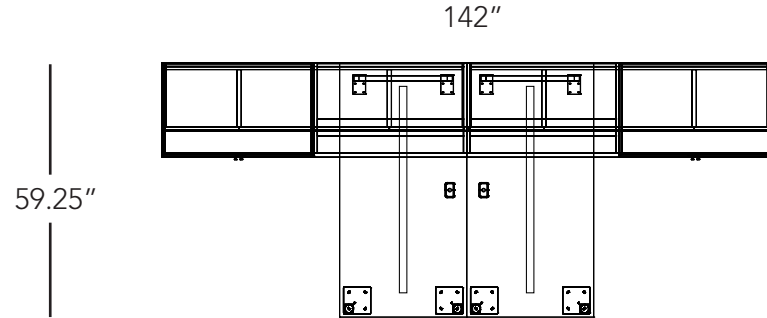

Pure White
PW

Bar - Aluminum Silver - AL

Silver - SL

Winter Wood
WW

Bar - Aluminum Silver - AL

Silver - SL

Layout #21

LEV-TR3060-SQ2	X2	Tiered Desk with 2" Offset Legs
LEV-2236CX-21	X2	Credenza Height Cabinet - No Top
LEV-2236COX-21	X2	Credenza Height Open Cabinet - No Top
LEV-2272TOP	X2	Common Top to join 2 No Top 36" Units
LEV-2236CUSH	X2	22" X 36" Cushion
LEV-1772OSHD4	X2	Overhead Storage with 4 Doors