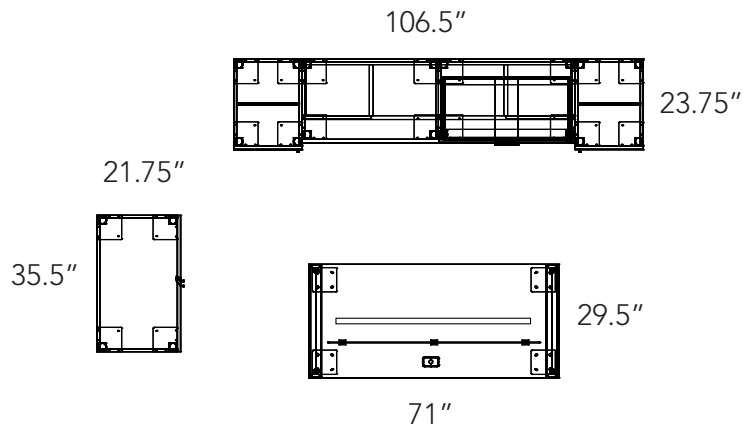

## Layout #12

LEV-3072TBL-LOOP	Desk with Loop Legs
INV-MP1-1560PLX	Plexiglass Hanging Modesty Panel
LEV-2236COX-SR28	Desk Height Open Cabinet - No Top
LEV-2236WDLFX-SR28	Desk Height Wide Drawer over Lateral File - No Top

LEV-2272TOP	Common Top to join 2 No-Top 36" Units
LEV-2236C-SR29	Desk Height Cabinet - with Top
LEV-1772OSHD2	Overhead Storage - 2 Doors
LEV-SR7218WC	X2 Wardrobe/Storage Cabinet

Please refer to [www.heartwooddl.com](http://www.heartwooddl.com) for current finish options available for this series