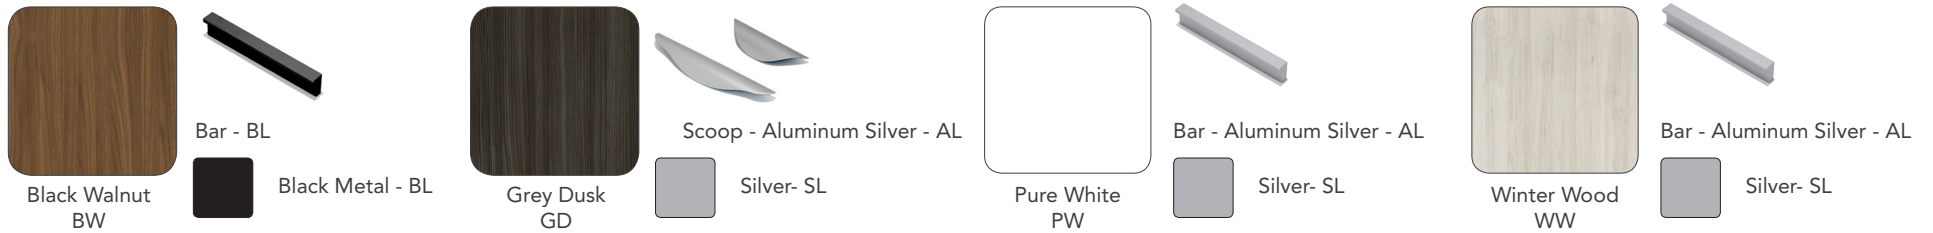

# Levels series

Available Finishes & Default Handles

## Layout #12

LEV-3072TBL-LOOP	Desk with Loop Legs
INV-MP1-1560PLX	Plexiglass Hanging Modesty Panel
LEV-2236COX-SR28	Desk Height Open Cabinet - No Top
LEV-2236WDLFX-SR28	Desk Height Wide Drawer over Lateral File - No Top

LEV-2272TOP	Common Top to join 2 No-Top 36" Units
LEV-2236C-SR29	Desk Height Cabinet - with Top
LEV-1772OSHD2	Overhead Storage - 2 Doors
LEV-SR7218WC	X2 Wardrobe/Storage Cabinet

Please refer to [www.heartwooddl.com](http://www.heartwooddl.com) for current finish options available for this series