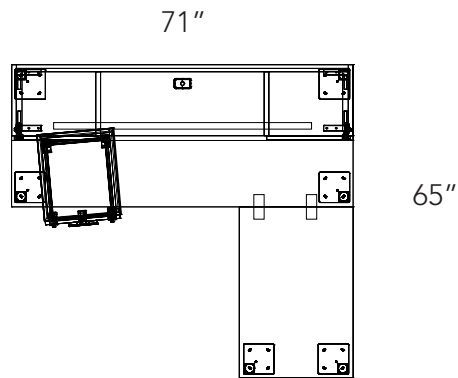

Pure White
PW

Bar - Aluminum Silver - AL

Silver- SL

Winter Wood
WW

Bar - Aluminum Silver - AL

Silver- SL

Layout #10

LEV-3072TBL-SQ2	Desk with 2" Offset Legs
LEV-2436RET-SQ2	Return with 2" Offset Legs
LEV-3672MHHD2	Hutch with 2 Doors
LEV-MPF	21" Mobile Pedestal
INV-CUSH	Mobile Pedestal Seat Cushion