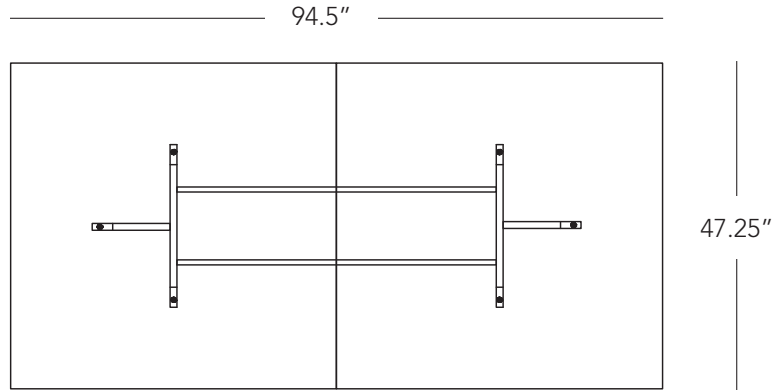

Sugar Maple
SM

Winter Wood
WW

Layout #75

INV-SQ48 x2 48" Square Top

INV-PSE96 Expandable Panel Base

100-WSCK Worksurface Connecting Kit