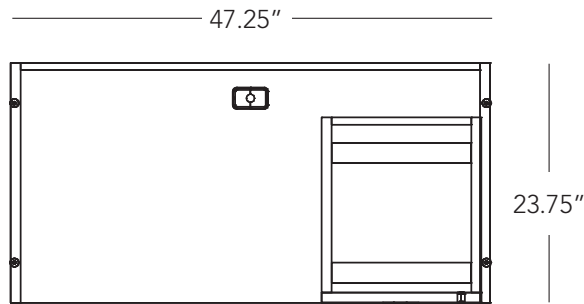

Sugar Maple
SM

Winter Wood
WW

Layout #72

INV-2448DS

Desk Shell

INV-HPF

Hanging Pedestal