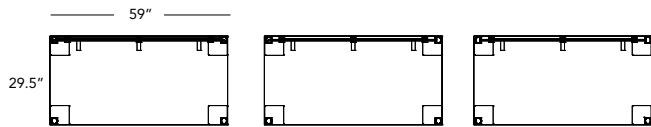

## Layout #55

INV-3060TBL-SQ2OFT	x3	60" Table With 2" Square Offset Legs
INV-MP1-1448LAP	x3	Laminate Hanging Modesty Panel
OUT-TM1-1560TB	x3	Tack Board Privacy Panel With Top Mount Brackets