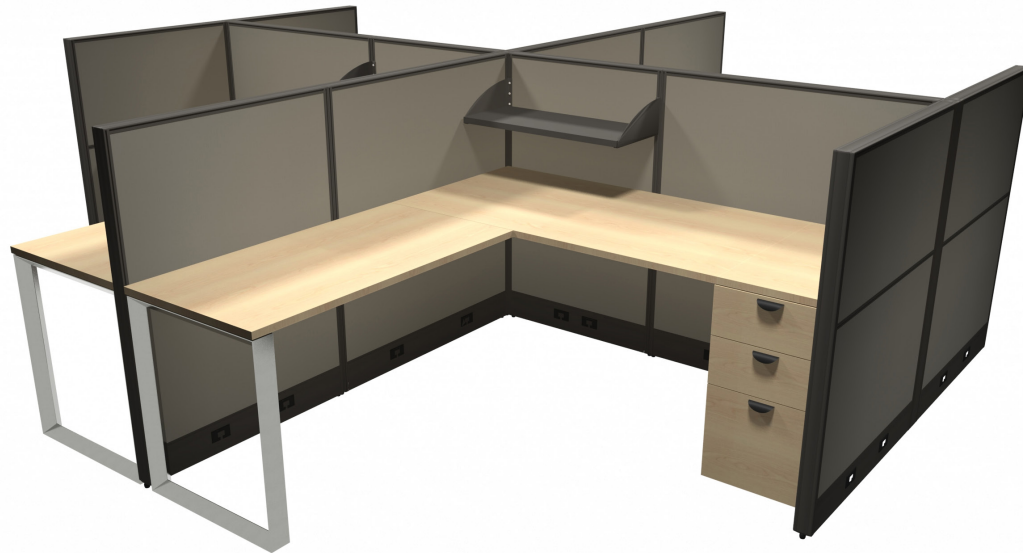

Grey Dusk
GD

Hardrock Maple
HM

Royal Mahogany
RM

Sugar Maple
SM

Winter Wood
WW

Available Finishes:

Layout #52

INV-3072TOP	x 2	72" Rectangular Top
INV-2448TOP	x 2	48" Rectangle Top
INV-FPUF	x 2	Freestanding Pedestal - No Top
900-LOOP24	x 4	24" Loop Leg
FRM-48SQP-3W	x 2	Square 3 Way Connecting Post
FRM-48SQP-4W		Square 4 Way Connecting Post
FRM-3048P	x 2	48" Tall Panel
FRM-3648P	x 6	48" Tall Panel
FRM-4248P	x 4	48" Tall Panel