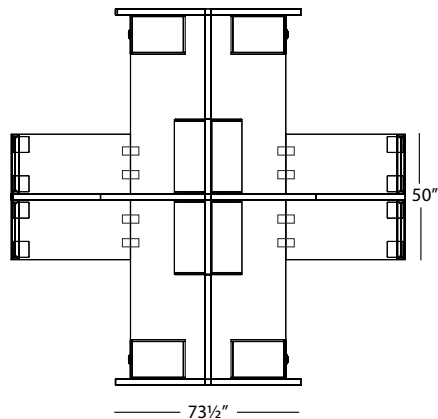

Grey Dusk
GD

Hardrock Maple
HM

Royal Mahogany
RM

Sugar Maple
SM

Winter Wood
WW

Available Finishes:

Layout #52

INV-3072TOP	x 2	72" Rectangular Top
INV-2448TOP	x 2	48" Rectangle Top
INV-FPUF	x 2	Freestanding Pedestal - No Top
900-LOOP24	x 4	24" Loop Leg
FRM-48SQP-3W	x 2	Square 3 Way Connecting Post
FRM-48SQP-4W		Square 4 Way Connecting Post
FRM-3048P	x 2	48" Tall Panel
FRM-3648P	x 6	48" Tall Panel
FRM-4248P	x 4	48" Tall Panel