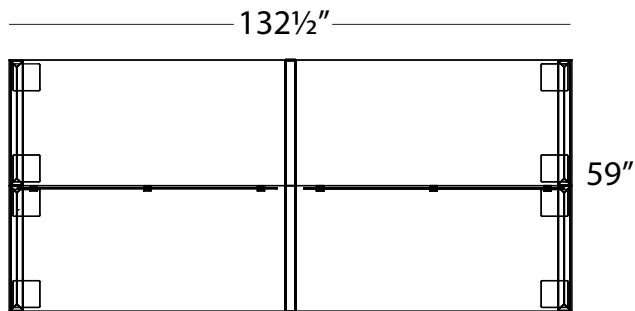

Grey Dusk
GD

Hardrock Maple
HM

Royal Mahogany
RM

Sugar Maple
SM

Winter Wood
WW

Available Finishes:

Layout #50

INV-3066TOP	x 4	66" Rectangular Top
900-LOOP30	x 4	30" Loop Leg
OUT-TM1-1566PLX	x 2	Plexiglass privacy panel with top mount brackets
FRM-3048P	x 2	48" Tall Panel