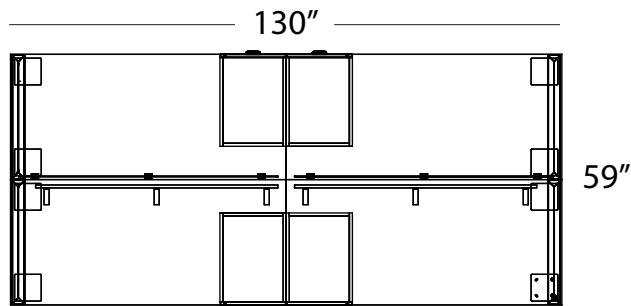

## Layout #49

INV-3066TOP	x 4	66" Rectangular Top
INV-FPUF	x 4	Freestanding Pedestal - No Top
900-LOOP30	x 4	30" Loop Leg
INV-MP1-1460LAP	x 2	Laminate Hanging Modesty Panel
OUT-TM1-1566PLX	x 2	Plexiglass privacy panel with top mount brackets