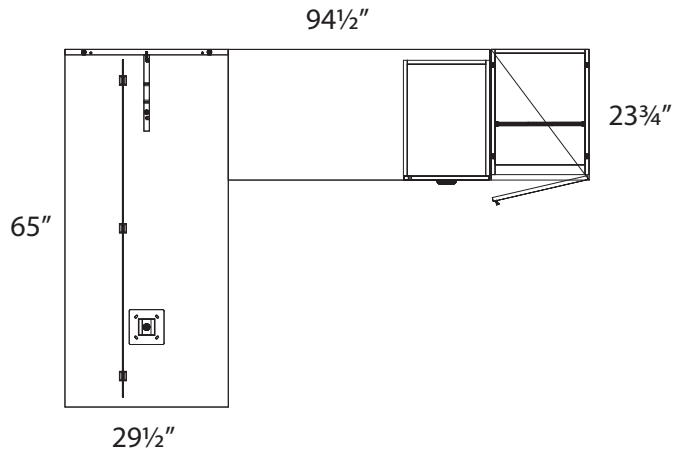

Grey Dusk
GD

Hardrock Maple
HM

Royal Mahogany
RM

Sugar Maple
SM

Winter Wood
WW

Available Finishes:

Layout #41C

INV-3066RLT	Rectangular Bullet Top Desk
INV-2448TOP	48" Rectangle Top
INV-MP1-1560LAP	Laminate Hanging Modesty Panel
INV-FPUF	Freestanding Pedestal - No Top
INV-6518WC	Wardrobe / Storage Cabinet

INV-1736OS	x2	Open Overhead Storage
INV-72HDRS		Laminate Doors For Overhead Storage
100-WSCK		Work Surface Connecting Kit

**The wardrobe cabinet's door can be installed with either right or left handedness.