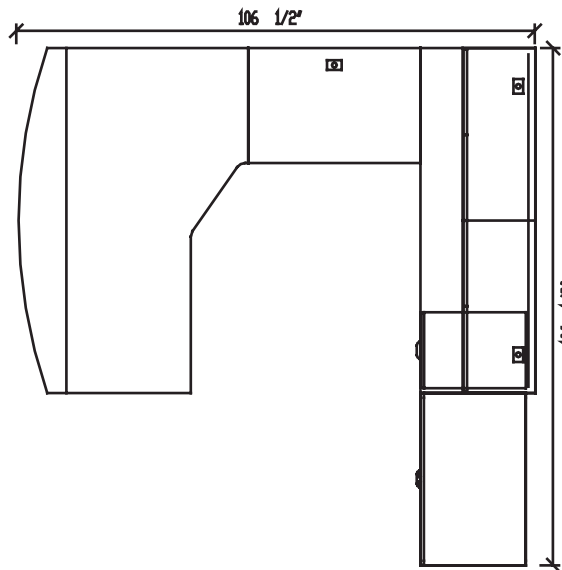

Sugar Maple
SM

Winter Wood
WW

Layout #3A

INV-B7248CMB	Corner Module Desk
INV-2436RSBR	Return Shell/Bridge
INV-2472SH	Credenza Shell
INV-FPUF	Freestanding Pedestal - No Top
INV-2236LFX	Lateral File - No Top