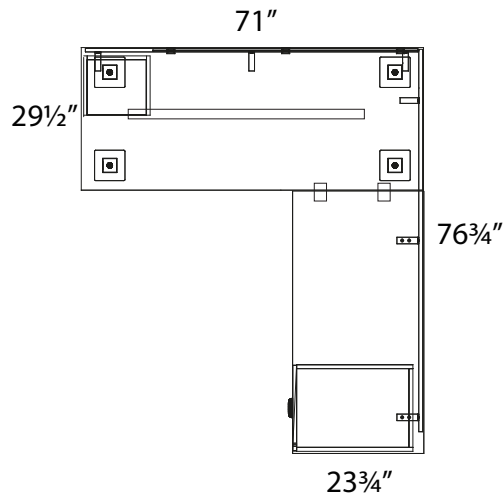

Winter Wood
WW

Layout #38

| | |
|---------------------|--------------------------------|
| INV-2448TOP | Rectangular Top |
| INV-3072TOP | Rectangular Top |
| INV-FPUF | Freestanding Pedestal - No Top |
| 900-SQ3 x 4 | 3" Square Leg |
| INV-MP1-1472LAP x 2 | Laminate Hanging Modesty Panel |