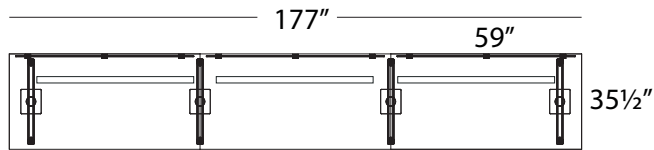

## Layout #35A

INV-3060TOP x 3 Rectangular Top

900-TEE30 x 4 Tee Base

100-WSB-52 x 3 Stiffener Bar

OUT-TM1-1560LAP x 3 Laminate Privacy Panel w/ Top Mount Brackets

INV-MP1-1460LAP x 3 Laminate Hanging Modesty Panel