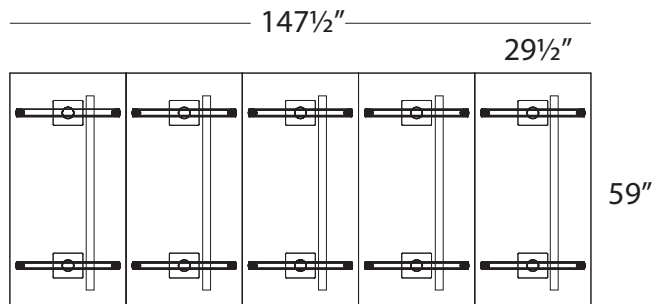

## Layout #33

INV-3060TOP\* x 5

Rectangular Top

100-WSB-52 x 5

Stiffener Bar

900-TEE30 x 10

Tee Base

Please refer to [www.heartwooddl.com](http://www.heartwooddl.com) for current finish options available for this series