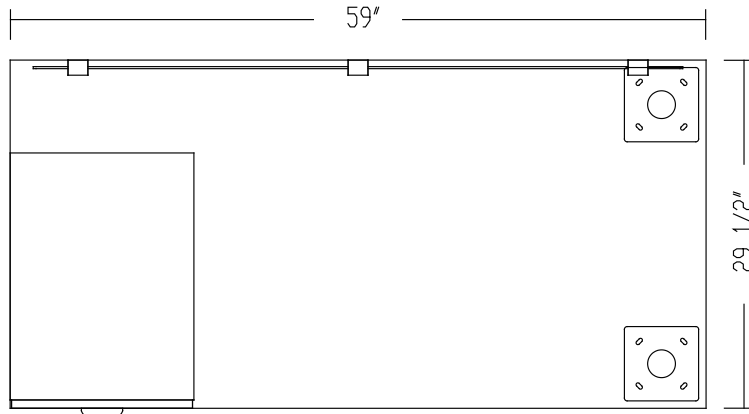

Winter Wood
WW

Layout #32

INV-3060TOP

Rectangular Top

INV-FPUF

Freestanding Pedestal - No Top

INV-MP1-1560PLX

Plexiglass Hanging Modesty Panel

900-RL2.5 x 2

2 1/2" Round Leg

NOTE: Non handed. Can be configured left or right.

Please refer to www.heartwooddl.com for current finish options available for this series