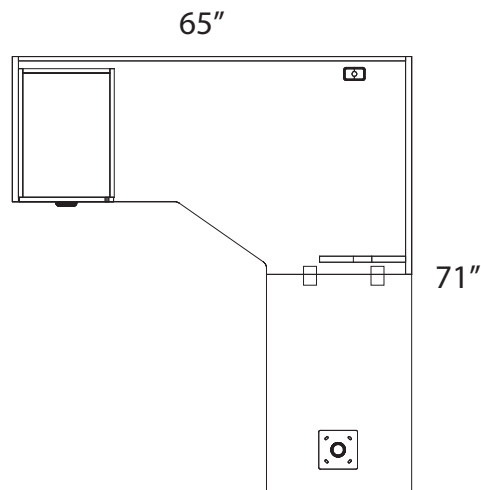

Innovations

series

Grey
GR

Pure White
PW

* Tops only finishes

Autumn Maple
AM

Black Walnut
BW

Evening Zen
EZ

Grey Dusk
GD

Hardrock Maple
HM

Royal Mahogany
RM

Sugar Maple
SM

Winter Wood
WW

Available Finishes:

Layout #25A

INV-6636CM	Extended Corner Module
INV-2436TOP	36" Rectangular Top
INV-HPF	Hanging Pedestal

900-RL2.5	2 1/2" Round Leg
100-WSCK	Work Surface Connecting Kit

Note: For Layout 25B replace item INV-6636CM with INV-3666CM.

Please refer to www.heartwooddl.com for current finish options available for this series