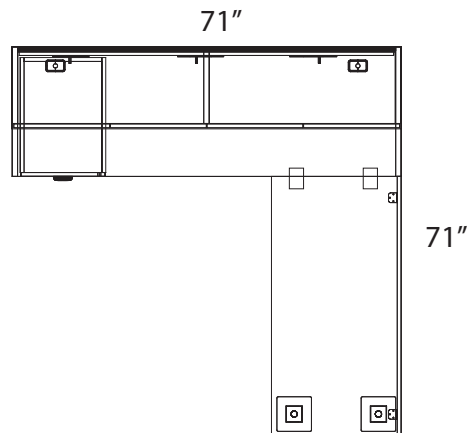

Innovations

series

Grey
GR

Pure White
PW

* **Tops only finishes**

Autumn Maple
AM

Black Walnut
BW

Evening Zen
EZ

Grey Dusk
GD

Hardrock Maple
HM

Royal Mahogany
RM

Sugar Maple
SM

Winter Wood
WW

Available Finishes:

Layout #23

INV-2448TOP	48" Rectangular Top
INV-2472SH	Credenza Shell
INV-FPUF	Freestanding Pedestal - No Top
INV-3672H	72" Open Hutch
INV-3672TB	Tack board

INV-72HDRS	72" Laminate Hutch Doors
INV-MP1-1448LAP	Laminate Hanging Modesty Panel
900-SQ3	x2 3" Square Leg
100-WSCK	Work Surface Connecting Kit

NOTE: Non handed. Can be configured left or right.

Please refer to www.heartwooddl.com for current finish options available for this series