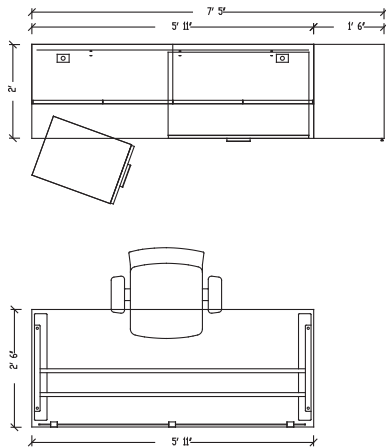

Grey Dusk
GD

Hardrock Maple
HM

Royal Mahogany
RM

Sugar Maple
SM

Winter Wood
WW

Available Finishes:

Layout #20

INV-2472SH	Credenza Shell
INV-3672H	72" Open Hutch
INV-72HDRS-AL	72" Aluminum Glass Doors for Hutch
INV-3672TB	Tackboard
INV-2236OFLX	Open Lateral Files Storage - No Top
INV-6518WC	Wardrobe/Storage Cabinet

INV-MPF	21" Mobile Pedestal
INV-CUSH	Mobile Pedestal Seat Cushion
INV-3072TOP	72" Rectangular Top
CAL-E1-2LEG	Straight Electric Height Adjustable 2-leg Base
INV-MP1-1566PLX	Plexiglass Hanging Modesty Panel
ECO-MB	Echo Mid-Back Chair