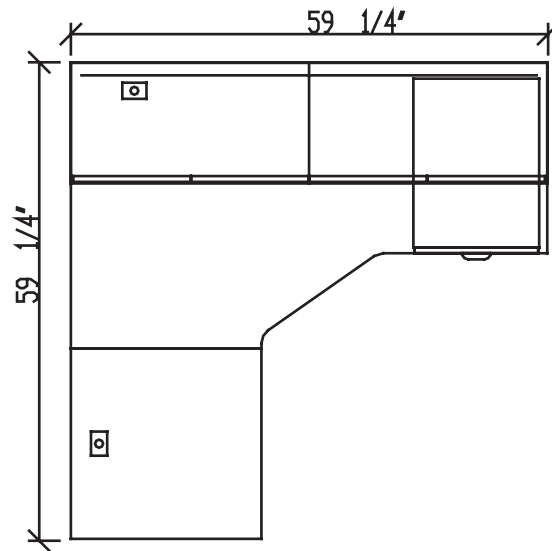

Sugar Maple
SM

Winter Wood
WW

Layout #10A

INV-2424RS	Non Handed Return Shell
INV-3660CM	Extended Corner Module
INV-HPF	Hanging Pedestal

INV-3660H	60" Open Hutch
INV-60HDRS	60" Laminate Doors for Hutch
INV-3660TB	Tackboard

Note: For Layout 10B replace item INV-3660CM with INV-6036CM.

Please refer to www.heartwooddl.com for current finish options available for this series