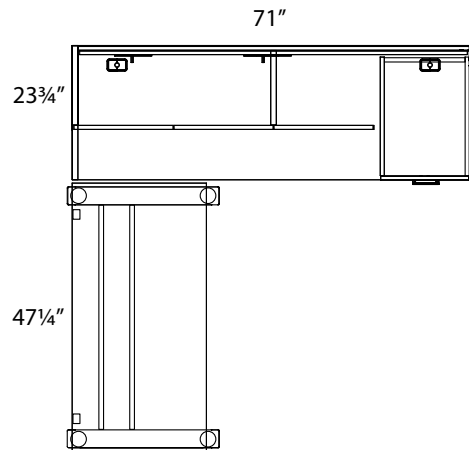

Sugar Maple
SM

Winter Wood
WW

Layout #5

INV-3672H	Open Hutch
INV-72HDRS	Laminate Doors For Hutch
INV-3672TB	Tackboard
INV-HPF	Hanging Pedestal

INV-2472SH	Credenza Shell
CAL-E1-2LEG	Calypso 2 Leg Base
INV-2448TOP	48" Rectangle Top
INV-MP1-1548PLX	Plexiglass Hanging Modesty Panel