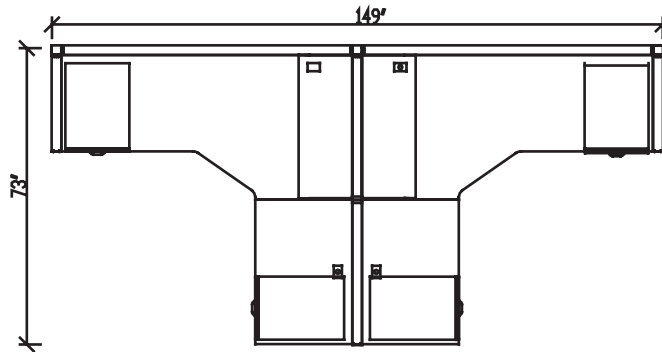

Layout #5

FRM-7266P	x2	66" Tall Panel
FRM-3666P		66" Tall Panel
FRM-3666GP		66" Tall Clear Glazed Panel
FRM-2448P	x2	48" Tall Panel
FRM-48PET	x2	Panel End Trim
FRM-66PET		Panel End Trim
FRM-66SQP-3W		Square 3 Way Connecting Post
FRM-66SQP-2W	x2	Square 2 Way Connecting Post
FRM-OSC36	x2	Overhead Storage Cabinet
FRM-PCK		Panel Connecting Kit

HDL Innovation Components

INV-7236CM		Extended Corner Module*
INV-3672CM		Extended Corner Module*
INV-2436RSBR	x2	Return Shell/Bridge*
INV-FPFF	x2	Freestanding Pedestal - No Top*
INV-FPUF	x2	Freestanding Pedestal - No Top*